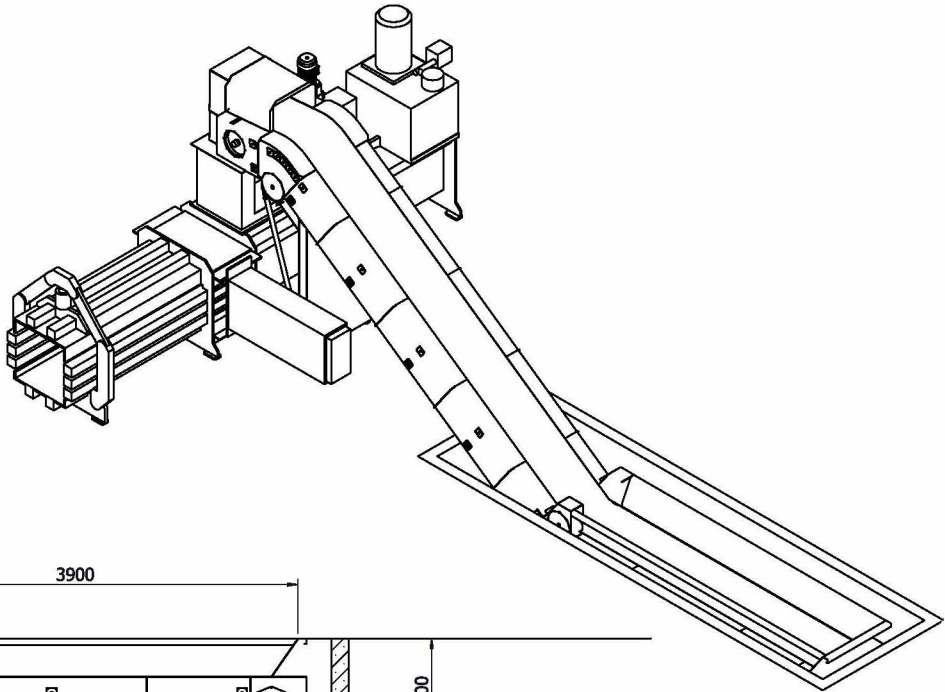

Right hand baler shown. Also available as left-hand, meaning needle tie and conveyer opposite side to that shown.

**BALER7575-CVY-PIT-FLOOR**

Shred-Tech Corp. +1 (519) 621-3560 shred@shred-tech.com	Shred-Tech Asia Co., Ltd. +66 3834 8250-2 info@shred-tech.asia	Global Recycling Solutions Ltd. +44 (0) 1476 568384 sales@globalrecycling.eu
---	--	--