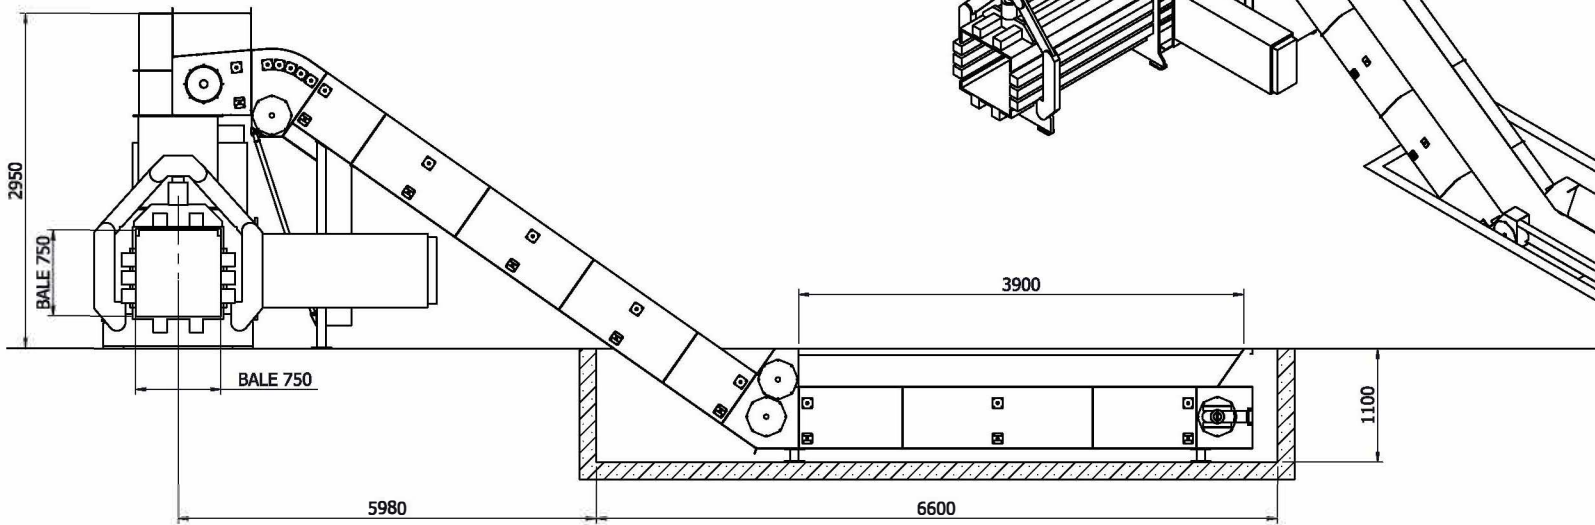

Right hand baler shown. Also available as left-hand, meaning needle tie and conveyer opposite side to that shown.

**BALER7575-CVY-PIT-FLOOR**

Shred-Tech Corp. +1 (519) 621-3560 shred@shred-tech.com	Shred-Tech Asia Co., Ltd. +66 3834 8250-2 info@shred-tech.asia	Global Recycling Solutions Ltd. +44 (0) 1476 568384 sales@globalrecycling.eu
---	--	--