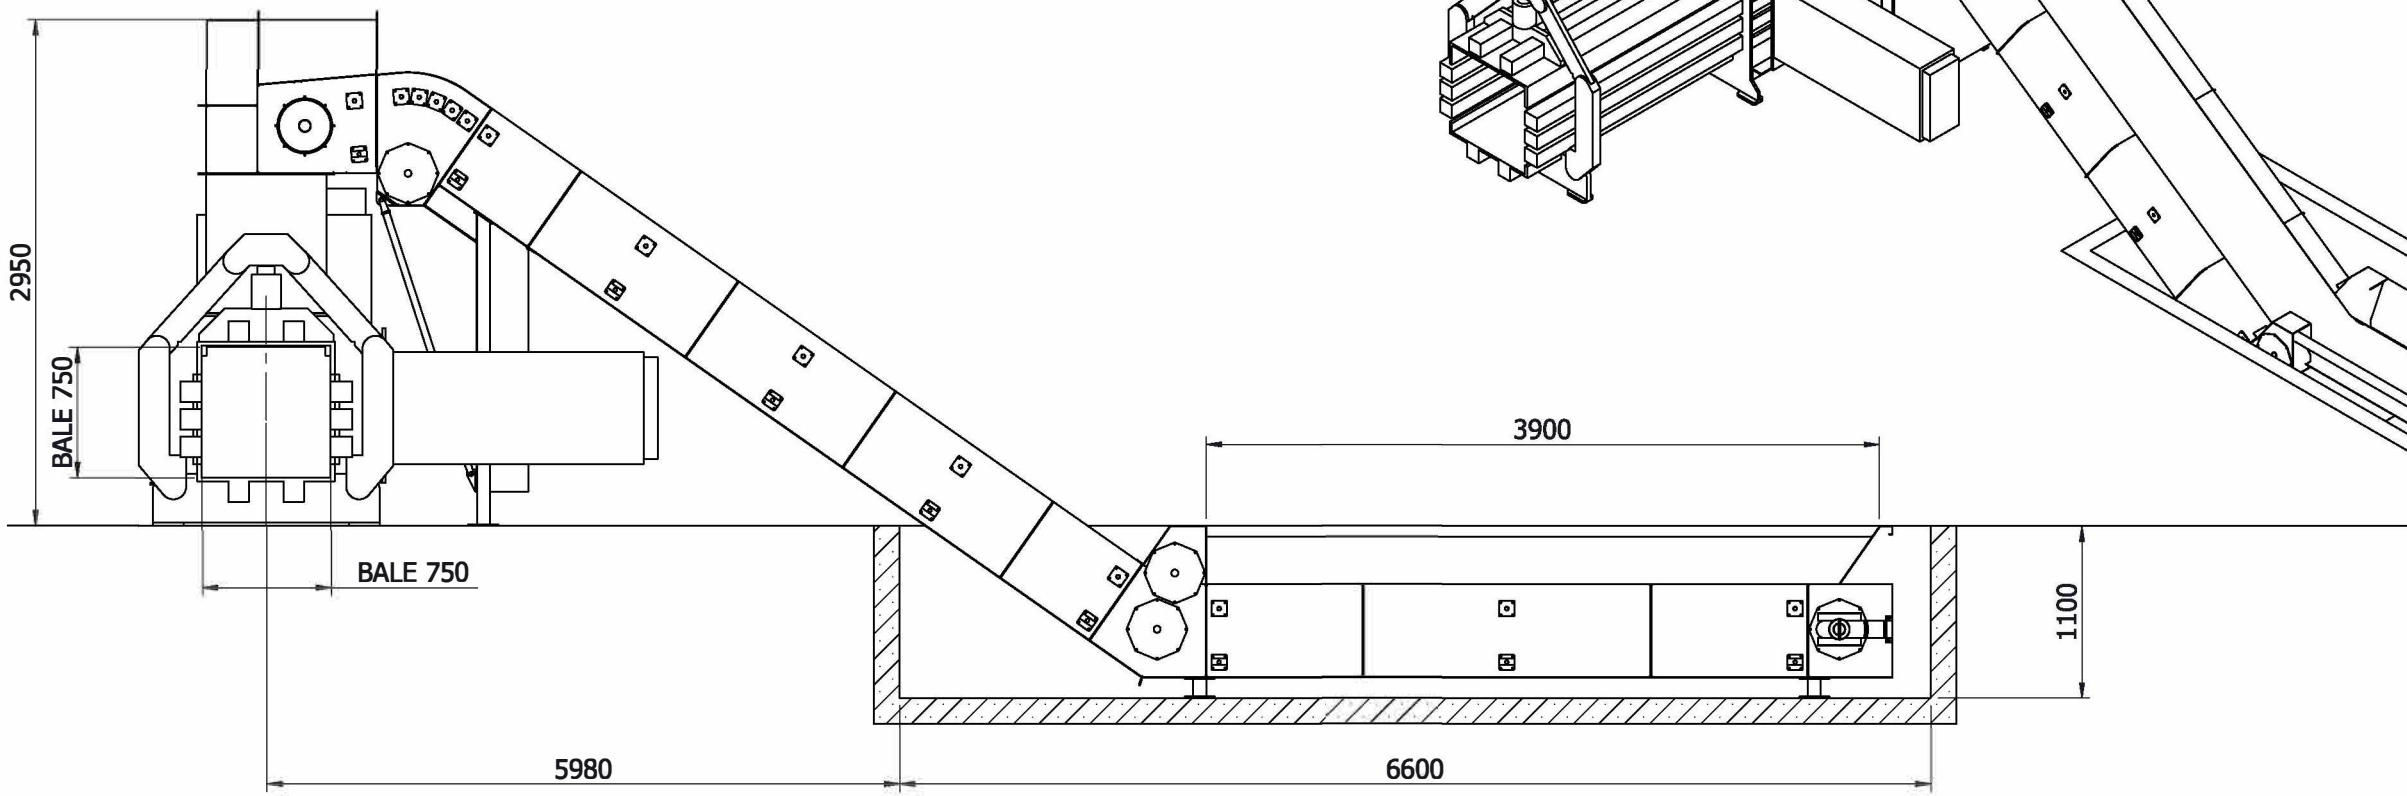

Right hand baler shown. Also available as left-hand, meaning needle tie and conveyer opposite side to that shown.

BALER7575-CVY-PIT-FLOOR

Shred-Tech Corp. +1 (519) 621-3560 shred@shred-tech.com	Shred-Tech Aisa Co., Ltd. +66 3834 8250-2 info@shred-tech.asia	Global Recycling Solutions Ltd. +44 (0) 1476 568384 sales@globalrecycling.eu
---	--	--