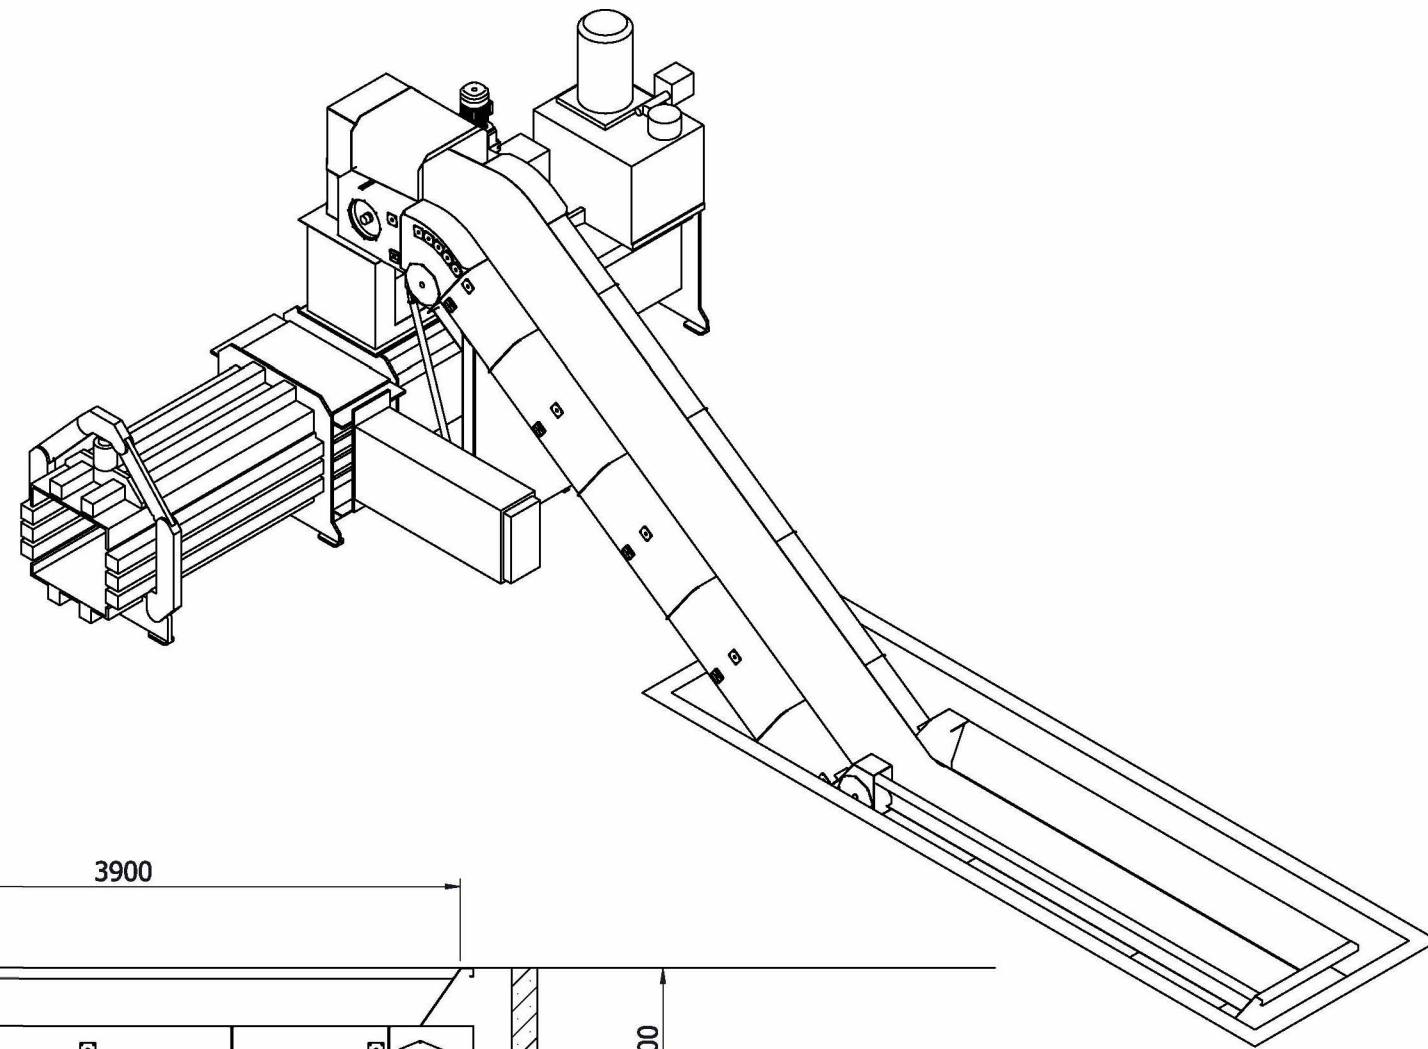

Right hand baler shown. Also available as left-hand, meaning needle tie and conveyer opposite side to that shown.

BALER7575-CVY-PIT-FLOOR

Shred-Tech Corp. +1 (519) 621-3560 shred@shred-tech.com	Shred-Tech Aisa Co., Ltd. +66 3834 8250-2 info@shred-tech.asia	Global Recycling Solutions Ltd. +44 (0) 1476 568384 sales@globalrecycling.eu
---	--	--