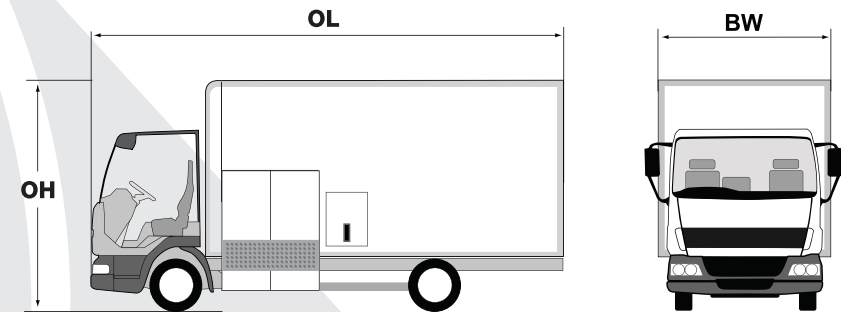

AXO-CT

Collection Truck

- Delivers reduced operator costs compared with transporting multiple bins
- Hino 300 8.5ton GVW - ideal for metropolitan areas
- Equipped with high-speed single or double lifter
- Bin lifter suitable to carry 2 x 140 or 2 x 240 or 2 x 360 Litre Bins
- Inward Bin Loading Doors and chamber protected from the elements.
- CCTV in loading and payload areas, and reversing camera
- Bin storage available for up to 4 x 240 Litre Bins

STANDARD FEATURES

- FRP Box Body
- Inward Bin Loading Doors
- Multi Option Bin Lifter [140 / 240 / 360 Litre Bins]
- Live Floor Unload System
- Integrated External Control Panel
- Payload Viewing Camera [Mounted in the Control Panel]
- Remote Engine Start / Stop
- Bin Storage Area

VEHICLE SPECIFICATIONS

Chassis	Hino 300 8.5ton GVW
Overall Length (OL)	7200mm
Overall Height (OH)	3220mm
Body Width (BW)	2380mm
Payload	3000kgs

☎ +66 3834 8250-2
 🏠 Chonburi, THAILAND
 ✉ thailand@axo.cc